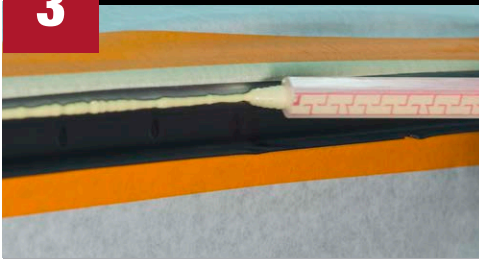

### 3 APPLY SEAM SEALER

Apply **SEM 2K Seam Sealer**. Immediately smooth or tool **Seam Sealer** to match OEM texture.

- ① SEM 2K seam sealers can be applied direct-to-metal, over epoxy primer or 2K urethane primer.
- ① Always apply over a primer when filling drip rails.
- ⚠ Never apply over a self etching primer.