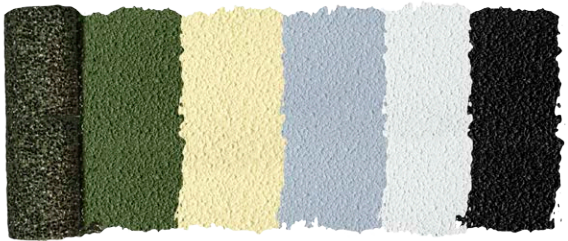

NOW IN BLACK

GET A GRIP TIDE™

WEATHER ANY STORM

SPORTSMAN
GREEN

MATEO
WHEAT

GULL
GRAY

SAIL
WHITE

NEW!
MIDNIGHT
BLACK

- Premium appearance, texture and performance
- 2K Technology – Strongest on the Market
- Durable, Slip-Resistant Finish
- Quick, One-Coat Application

GripTide is a two-component high quality urethane, grip-enhancing, textured coating that provides a durable, protective finish for boat floors, boat decks and other marine surfaces.

FEATURES

- 2K technology for durability and a quick cure
- Easy one-step spray or roller application
- Durable coating that maintains flexibility
- Adhesion to most surfaces
- Five popular marine colors
- Chemical resistant
- Fade resistant

SUITABLE SUBSTRATES

- Fiberglass & SMC
- Gelcoat
- Fully cured unfinished & unsealed concrete
- Dry wood / engineered wood
- Primed or painted surfaces

Part No.	Description	Size
M25610	Sail White	Gallon Kit
M25620	Gull Gray	Gallon Kit
M25630	Mateo Wheat	Gallon Kit
M25640	Sportsman Green	Gallon Kit
M25650	Midnight Black - NEW	Gallon Kit
M25674	Primer	Quart
M25686	Primer Activator	Half Pint
71140	Heavy Texture Roller	9"